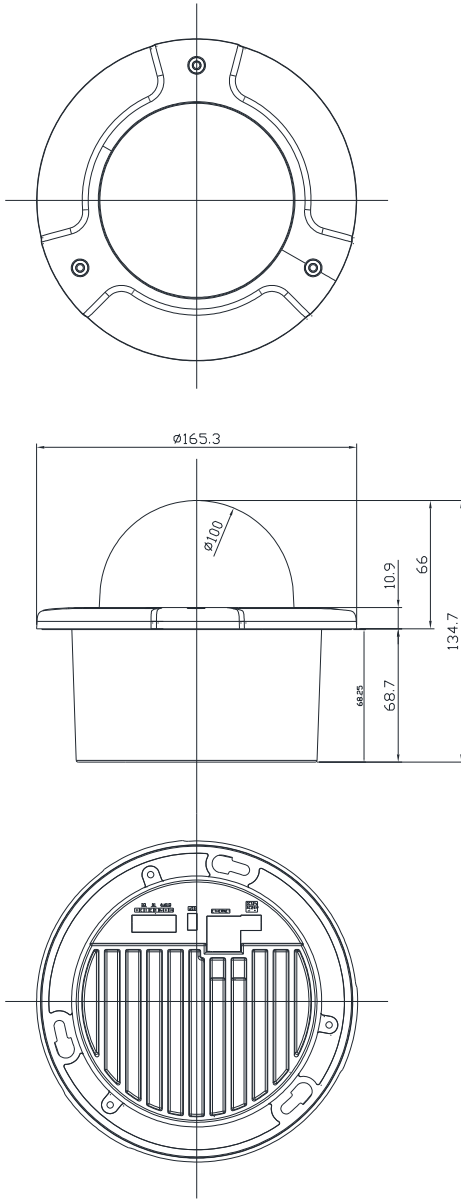

**ZN-DN332XE-MPD**  
Indoor, remote pan/tilt/zoom

**ZN-DNT372XE-MPD**  
Outdoor, remote pan/tilt/zoom