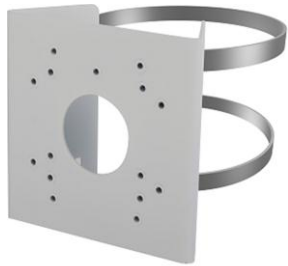

# ZA8-CBK627B

## Pole Mount Bracket

### Features

- Pole mount bracket
- Material: Cold Rolled Sheet
- Neat & Integrated design

### Specifications

General	
Supported Models	Wall Mount: ZA8-CBK624, ZA8-CBK636 Pendant Mount: ZA8-CBK637
Material	Cold Rolled Sheet
Color	White
Operating Humidity	0% - 90% RH
Product Dimensions	5.0" x 4.7" x 2.0" / 126.3×120×51.3mm
Product Weight	1.0 lbs / 470g