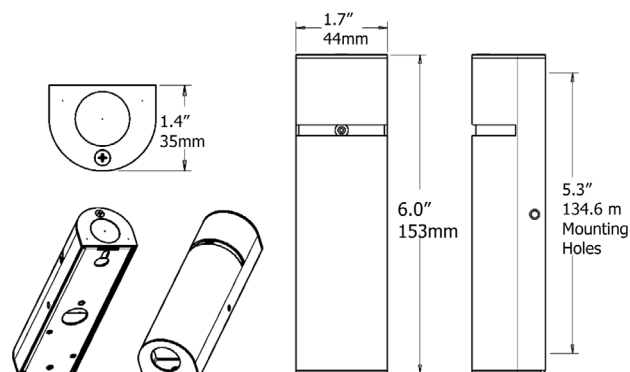

## FEATURES

- 1080p AHD resolution
- 3.7mm wide-angle lens
- Two piece construction for easy installation
- Fits most standard door frames (mullions)
- Durable aluminum construction
- Curved surface with 180° FOV adjustment
- White, black and silver housing options
- 12VDC (4" models) or 24 VAC (6" models)

### 180° Camera

Curved surface for easy adjustment

### Fits on Door Frame

Capture quality facial images

## DIMENSIONAL DRAWINGS (6" Models)

Specifications are subject to change without notice.