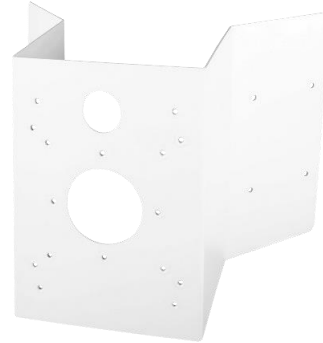

CMA-8000

Corner mount for ZN1A-2D6DTMZ71 and ZN1A-4D6DTMZ67, ZN1A-B4/6DMZ52U

SPECIFICATIONS

Material	Aluminum-Die casting
Color	White
Dimension (mm)	145mm x 200mm
Weight (Approx.)	1.3Kg

Dimensions

(Unit: mm)