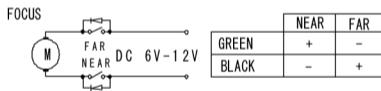

Wiring Diagram

Iris, Focus & Zoom

Potentiometer (AMSP version only)

FOCUS

GREEN

BLUE

PURPLE

ZOOM