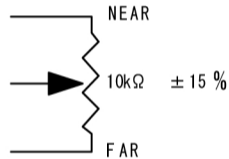

Wiring Diagram

Iris, Focus & Zoom

Potentiometer (AMSP version only)

FOCUS

GREEN

BLUE

PURPLE

ZOOM