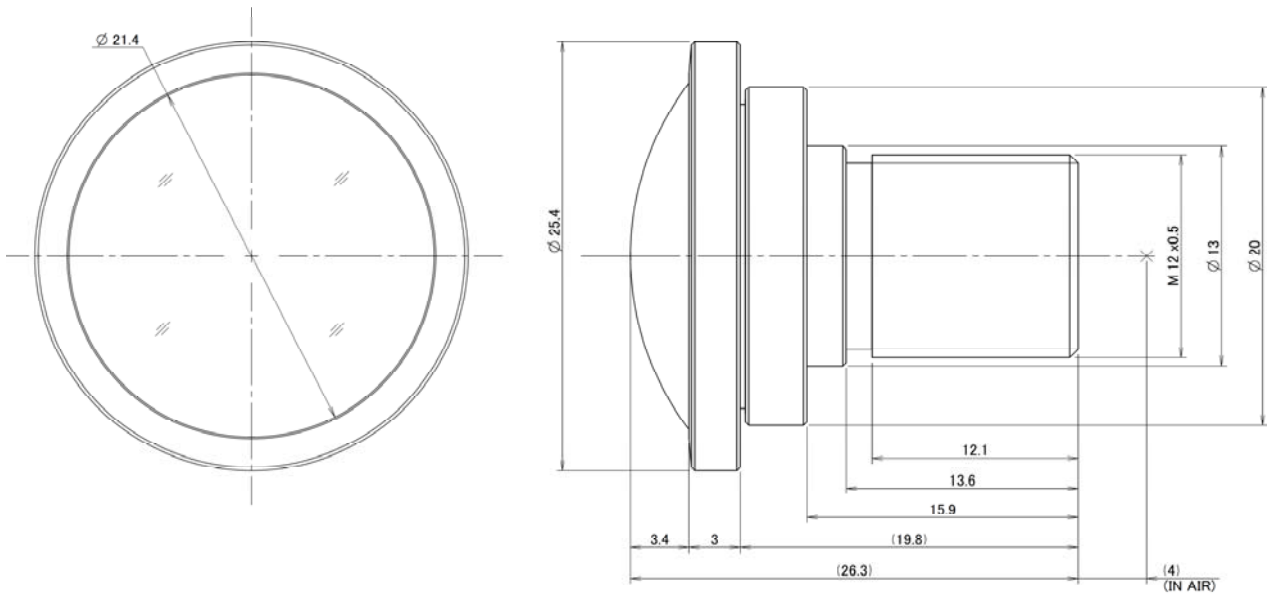

E2328KRY

**f=2.3mm F2.8 Megapixel lens
for 1/1.8 type Format Board Cameras, Fisheye, No Iris
IR corrective**

Model No.		E2328KRY		Effective Lens Aperture	Front	φ 20.0mm	
Focal Length		2.3mm			Rear	φ 6.8mm	
Max. Aperture Ratio		1 : 2.8		Back Focal Length		4.2mm	
Image Size at 190°		φ7.7mm		Flange Back Length		-	
Mount		M12 P=0.5mm		Dimensions		φ21.4mm x 26.3mm	
				Weight		13.2g	
Angle of View	D	1/1.8 type	-	1/2 type	-	1/3 type	149.2°
	H	Fisheye	190.0°		159.0°		119.5°
	V		108.6°		119.5°		89.6°
Operating Temperature		-20°C - +60°C					

Dimensions

Unit:mm